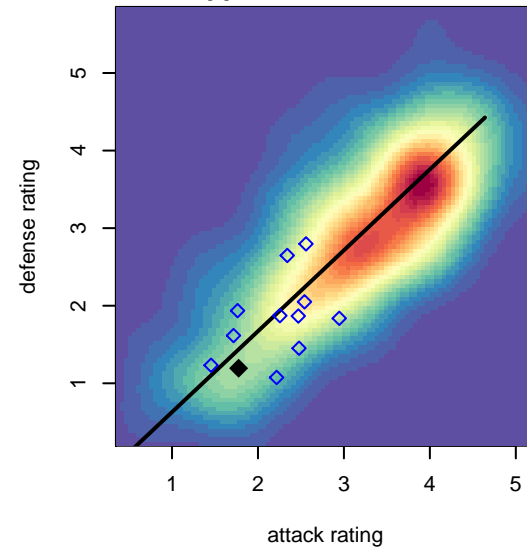

TFA Willamette Gold B00

Total Futbol Academy
, OR
B00 total strength=1228
attack=5.9 defense=3.3
spr league = Win OYS B00 Div 1 Green

alt names used:
TFA Willamette 00B

Venues played:
2016 Win OYS B00 Division 1 Green
2016 OYS Presidents Cup B99

TFA Willamette Gold B00
Dots are actual minus expected GF (blue circles) and GA (red triangles).
Blue line is smoothed change in attack strength. Red is smoothed change in defense strength.

**attack and defense variance (black dot)
relative to other teams
and top 10 in region**

**attack and defense rating
relative to others at age
and all opponents in last 13 months**

**attack and defense rating
relative to others at age
and all opponents in last 13 months**

Performance relative to 13 month average

Performance relative to 13 month average

Distribution of opponents
 Red = Lose zone, Blue = Win zone, Green = Even
 Black line separates win/lose zones

lot. A=Neither has attack advantage, B=Opponent has both attack and defense advantage, C=Opponent has both attack and defense disadvantage, D=Both have