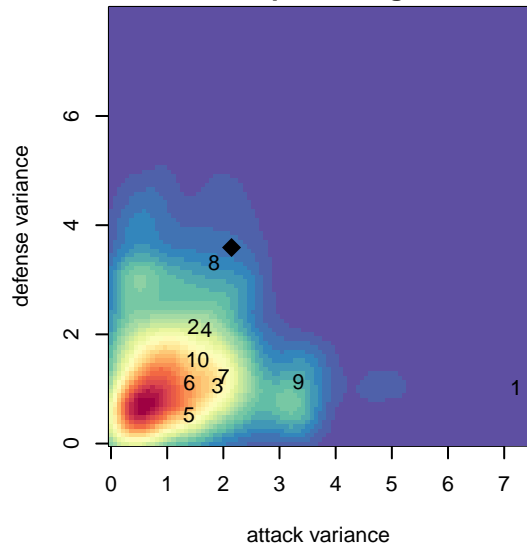

TFA Willamette Gold B00

Total Futbol Academy
, OR
B00 total strength=1228
attack=5.9 defense=3.3
spr league = Win OYS B00 Div 1 Green

alt names used:
TFA Willamette 00B

Venues played:
2016 Win OYS B00 Division 1 Green
2016 OYS Presidents Cup B99

TFA Willamette Gold B00
Dots are actual minus expected GF (blue circles) and GA (red triangles).
Blue line is smoothed change in attack strength. Red is smoothed change in defense strength.

**attack and defense variance (black dot)
relative to other teams
and top 10 in region**

Performance relative to 13 month average

Distribution of opponents
 Red = Lose zone, Blue = Win zone, Green = Even
 Black line separates win/lose zones

lot. A=Neither has attack advantage, B=Opponent has both attack and defense advantage, C=Opponent has both attack and defense disadvantage, D=Both have