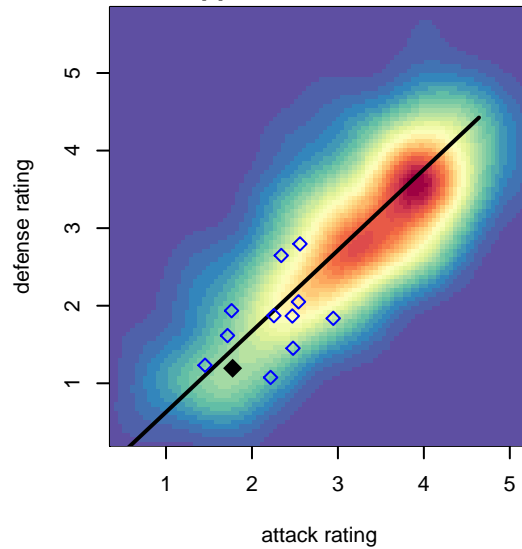

TFA Willamette Gold B00

Total Futbol Academy
, OR
B00 total strength=1228
attack=5.9 defense=3.3
spr league = Win OYS B00 Div 1 Green

alt names used:
TFA Willamette 00B

Venues played:
2016 Win OYS B00 Division 1 Green
2016 OYS Presidents Cup B99

TFA Willamette Gold B00
Dots are actual minus expected GF (blue circles) and GA (red triangles).
Blue line is smoothed change in attack strength. Red is smoothed change in defense strength.

**attack and defense variance (black dot)
relative to other teams
and top 10 in region**

**attack and defense rating
relative to others at age
and all opponents in last 13 months**

**attack and defense rating
relative to others at age
and all opponents in last 13 months**

Performance relative to 13 month average

Performance relative to 13 month average

Distribution of opponents
 Red = Lose zone, Blue = Win zone, Green = Even
 Black line separates win/lose zones

lot. A=Neither has attack advantage, B=Opponent has both attack and defense advantage, C=Opponent has both attack and defense disadvantage, D=Both have