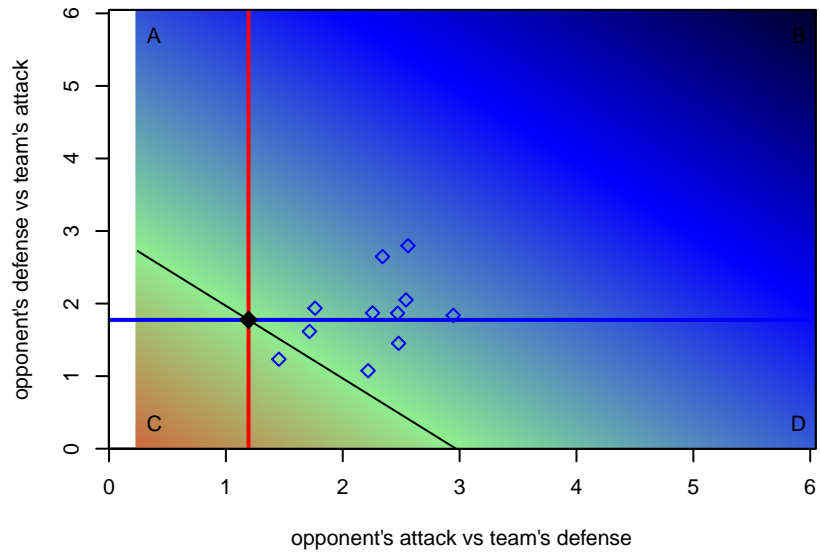

TFA Willamette Gold B00
Dots are actual minus expected GF (blue circles) and GA (red triangles).
Blue line is smoothed change in attack strength. Red is smoothed change in defense strength.

**attack and defense variance (black dot)
relative to other teams
and top 10 in region**

**attack and defense rating
relative to others at age
and all opponents in last 13 months**

**attack and defense rating
relative to others at age
and all opponents in last 13 months**

Performance relative to 13 month average

Performance relative to 13 month average

Distribution of opponents
 Red = Lose zone, Blue = Win zone, Green = Even
 Black line separates win/lose zones

lot. A=Neither has attack advantage, B=Opponent has both attack and defense advantage, C=Opponent has both attack and defense disadvantage, D=Both have